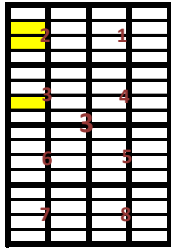

N

Yellow is sites sold

SECTION 5

SECTION 2

SECTION 1

SECTION 4

MERCER LAKE CIRCLE

PLOT	
2	1
3	4
6	5
7	8

Sites are 5' X 10'  
Plots contain 8 sites

Sites are \$200

ROAD

ROAD

ROAD