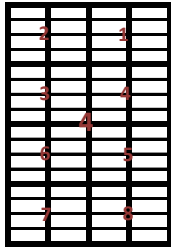

N

Yellow is sites sold

SECTION 5

SECTION 2

SECTION 1

SECTION 4

MERCER LAKE CIRCLE

PLOT	
2	1
3	4
6	5
7	8

Sites are 5' X 10'  
Plots contain 8 sites

Sites are \$200

ROAD

ROAD

ROAD