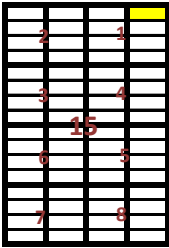

N

Yellow is sites sold

SECTION 5

SECTION 2

SECTION 1

SECTION 4

MERCER LAKE CIRCLE

PLOT	
2	1
3	4
6	5
7	8

Sites are 5' X 10'  
Plots contain 8 sites

Sites are \$200

ROAD

ROAD

ROAD