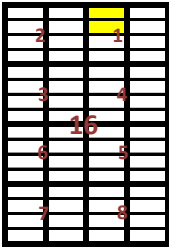

N

Yellow is sites sold

SECTION 5

SECTION 2

SECTION 1

SECTION 4

MERCER LAKE CIRCLE

PLOT	
2	1
3	4
6	5
7	8

Sites are 5' X 10'  
Plots contain 8 sites

Sites are \$200

ROAD

ROAD

ROAD